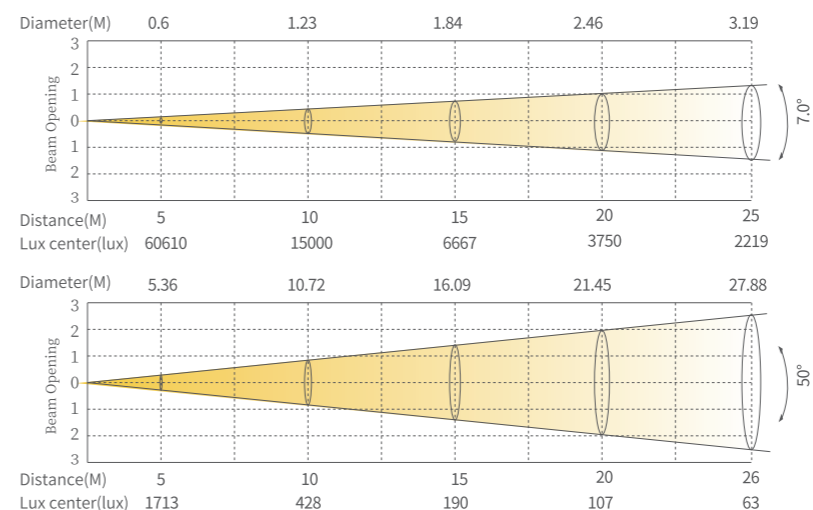

ILLUMINANCE AT DISTANCE

FIXED GOBO

Colors

Rotation Gobo

CMY+CTO

Framing system

Animation Wheel

DIMENSIONS