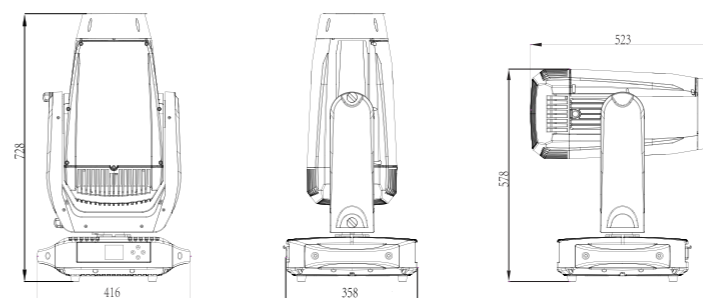

PRODUCT PARAMETERS

Optical system

Light source 600W
Angle 7°-50°

Appearance

Size 416x358x729mm
Weight 36kg
Casing Flame-retardant plastic (VO), Die-cast aluminum
Color Black

Electrical Specs

Voltage AC100-240V
Max. Power 750W
Power Connection Power in/out
Signal socket 3pin or 5 pin in and out, RJ45 in and out

CMY+CTO

Framing system

Animation Wheel

DIMENSIONS

ACCESSORIES Accessories not included unless otherwise stated

Flight case (1320400259)