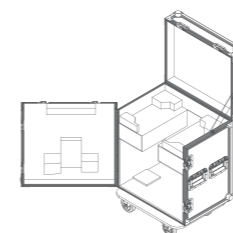

PRODUCT PARAMETERS

Optical system

Light source 600W
Angle 7°-50°

Appearance

Size 416x358x729mm
Weight 36kg
Casing Flame-retardant plastic (VO), Die-cast aluminum
Color Black

Electrical Specs

Voltage AC100-240V
Max. Power 750W
Power Connection Power in/out
Signal socket 3pin or 5 pin in and out, RJ45 in and out

CMY+CTO

Framing system

Animation Wheel

DIMENSIONS

ACCESSORIES Accessories not included unless otherwise stated

Flight case (1320400259)