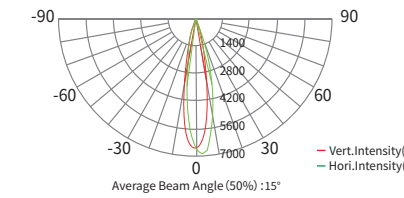

TECHNICAL PARAMETER

Product code: AM1421KXLET

Max. Power: 40W

Light source: 4 in 1 RGBL

Luminous Flux: 1809lm

Peak Intensity: 8500cd(15°)

CRI: Ra: 85

CTO: 1800K-10000K

SPECIFICATIONS

DIMENSIONAL DRAWING

LIGHT DISTRIBUTION DIAGRAM (* THE ABOVE COLOR TEMPERATURES ARE ACHIEVED BY YAJIANG DIGITAL COLOR TECHNOLOGY AND CCS TECHNOLOGY)

Lumen	1809lm
Illuminance	339lx(5m)
Peak Intensity	8500cd(15°)

Lumen	1634lm
Illuminance	258lx(5m)
Peak Intensity	6467cd(15°)

Lumen	1675lm
Illuminance	280lx(5m)
Peak Intensity	7023cd(15°)

Lumen	1681lm
Illuminance	278lx(5m)
Peak Intensity	6990cd(15°)

Lumen	1657lm
Illuminance	276lx(5m)
Peak Intensity	6925cd(15°)

Lumen	1680lm
Illuminance	276lx(5m)
Peak Intensity	6923cd(15°)

ILLUMINANCE AT DISTANCE