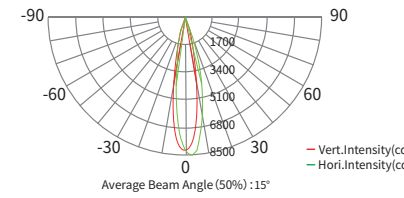

KS1

KOLORMAX KS1, the selection of lightweight, low-carbon environmental protection design, the weight of the whole fixture is only 1.7kg, green lighting energy consumption ratio of 670lm/kg, the use of high efficiency and 4-in-1 RGBL LED chip, to ensure that the LED in high-intensity operation stable as a rock, durable, unique high color mixing design, easy to handle multi-color output color mixing. The IP67 level protection, easy to cope with outdoor environment. Suitable for lawn wetlands, parks and other outdoor environment. KOLORMAX KS1, small body large energy, landscape lighting perfect option.

TECHNICAL PARAMETER

Product code: AM1421KXLET

Max. Power: 40W

Light source: 4 in 1 RGBL

Luminous Flux: 1809lm

Peak Intensity: 8500cd(15°)

CRI: Ra: 85

CTO: 1800K-10000K

Built-in colors: 24 preset colors

Con Personality: DMX512, RDM

Operating voltage: AC220V-50/60Hz

Working Temperature: -20°C~45°C

Protection Level: IP67

Dimensions (L*W*H): 179*127*177mm

weight: 1.7kg

ANGLE

SPECIFICATIONS

DIMENSIONAL DRAWING

LIGHT DISTRIBUTION DIAGRAM (* THE ABOVE COLOR TEMPERATURES ARE ACHIEVED BY YAJIANG DIGITAL COLOR TECHNOLOGY AND CCS TECHNOLOGY)

Lumen	1809lm
Illuminance	339lx(5m)
Peak Intensity	8500cd(15°)