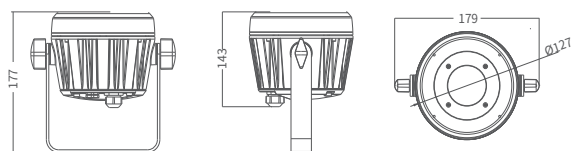

KS1

KOLORMAX KS1, the selection of lightweight, low-carbon environmental protection design, the weight of the whole fixture is only 1.7kg, green lighting energy consumption ratio of 670lm/kg, the use of high efficiency and 4-in-1 RGBL LED chip, to ensure that the LED in high-intensity operation stable as a rock, durable, unique high color mixing design, easy to handle multi-color output color mixing. The IP67 level protection, easy to cope with outdoor environment. Suitable for lawn wetlands, parks and other outdoor environment. KOLORMAX KS1, small body large energy, landscape lighting perfect option.

TECHNICAL PARAMETER

Product code: AM1421KXLET

Max. Power: 40W

Light source: 4 in 1 RGBL

Luminous Flux: 1809lm

Peak Intensity: 8500cd(15°)

CRI: Ra: 85

CTO: 1800K-10000K

Built-in colors: 24 preset colors

Con Personality: DMX512, RDM

Operating voltage: AC220V-50/60Hz

Working Temperature: -20°C~45°C

Protection Level: IP67

Dimensions (L*W*H): 179*127*177mm

weight: 1.7kg

ANGLE

SPECIFICATIONS

DIMENSIONAL DRAWING

LIGHT DISTRIBUTION DIAGRAM (* THE ABOVE COLOR TEMPERATURES ARE ACHIEVED BY YAJIANG DIGITAL COLOR TECHNOLOGY AND CCS TECHNOLOGY)

Lumen	1809lm
Illuminance	339lx(5m)
Peak Intensity	8500cd(15°)