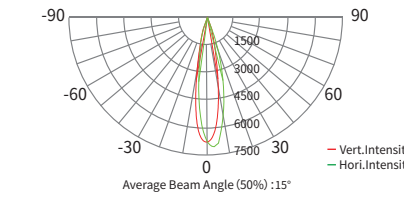

TECHNICAL PARAMETER

Product code: AM1421KXLET

Max. Power: 40W

Light source: 4 in 1 RGBL

Luminous Flux: 1809lm

Peak Intensity: 8500cd(15°)

CRI: Ra: 85

CTO: 1800K-10000K

SPECIFICATIONS

DIMENSIONAL DRAWING

LIGHT DISTRIBUTION DIAGRAM (* THE ABOVE COLOR TEMPERATURES ARE ACHIEVED BY YAJIANG DIGITAL COLOR TECHNOLOGY AND CCS TECHNOLOGY)

Lumen	1809lm
Illuminance	339lx(5m)
Peak Intensity	8500cd(15°)

Lumen	1634lm
Illuminance	258lx(5m)
Peak Intensity	6467cd(15°)

Lumen	1675lm
Illuminance	280lx(5m)
Peak Intensity	7023cd(15°)

Lumen	1681lm
Illuminance	278lx(5m)
Peak Intensity	6990cd(15°)

Lumen	1657lm
Illuminance	276lx(5m)
Peak Intensity	6925cd(15°)

Lumen	1680lm
Illuminance	276lx(5m)
Peak Intensity	6923cd(15°)

ILLUMINANCE AT DISTANCE