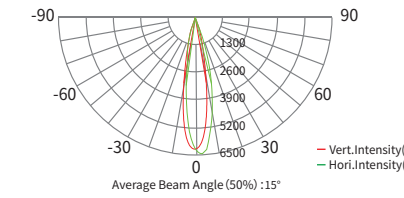

TECHNICAL PARAMETER

Product code: AM1421KXLET

Max. Power: 40W

Light source: 4 in 1 RGBL

Luminous Flux: 1809lm

Peak Intensity: 8500cd(15°)

CRI: Ra: 85

CTO: 1800K-10000K

SPECIFICATIONS

DIMENSIONAL DRAWING

LIGHT DISTRIBUTION DIAGRAM (* THE ABOVE COLOR TEMPERATURES ARE ACHIEVED BY YAJIANG DIGITAL COLOR TECHNOLOGY AND CCS TECHNOLOGY)

Lumen	1809lm
Illuminance	339lx(5m)
Peak Intensity	8500cd(15°)

Lumen	1634lm
Illuminance	258lx(5m)
Peak Intensity	6467cd(15°)

Lumen	1675lm
Illuminance	280lx(5m)
Peak Intensity	7023cd(15°)

Lumen	1681lm
Illuminance	278lx(5m)
Peak Intensity	6990cd(15°)

Lumen	1657lm
Illuminance	276lx(5m)
Peak Intensity	6925cd(15°)

Lumen	1680lm
Illuminance	276lx(5m)
Peak Intensity	6923cd(15°)

ILLUMINANCE AT DISTANCE