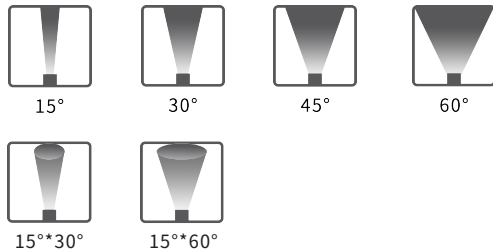

KS1

KOLORMAX KS1, the selection of lightweight, low-carbon environmental protection design, the weight of the whole fixture is only 1.7kg, green lighting energy consumption ratio of 670lm/kg, the use of high efficiency and 4-in-1 RGBL LED chip, to ensure that the LED in high-intensity operation stable as a rock, durable, unique high color mixing design, easy to handle multi-color output color mixing. The IP67 level protection, easy to cope with outdoor environment. Suitable for lawn wetlands, parks and other outdoor environment. KOLORMAX KS1, small body large energy, landscape lighting perfect option.

Built-in colors: 24 preset colors

Con Personality: DMX512, RDM

Operating voltage: AC220V-50/60Hz

Working Temperature: -20°C~45°C

Protection Level: IP67

Dimensions (L*W*H): 179*127*177mm

weight: 1.7kg

ANGLE

SPECIFICATIONS

DIMENSIONAL DRAWING

LIGHT DISTRIBUTION DIAGRAM (* THE ABOVE COLOR TEMPERATURES ARE ACHIEVED BY YAJIANG DIGITAL COLOR TECHNOLOGY AND CCS TECHNOLOGY)

Lumen	1809lm
Illuminance	339lx(5m)
Peak Intensity	8500cd(15°)