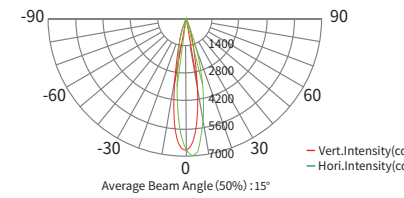

TECHNICAL PARAMETER

Product code: AM1421KXLET

Max. Power: 40W

Light source: 4 in 1 RGBL

Luminous Flux: 1809lm

Peak Intensity: 8500cd(15°)

CRI: Ra: 85

CTO: 1800K-10000K

SPECIFICATIONS

DIMENSIONAL DRAWING

LIGHT DISTRIBUTION DIAGRAM (* THE ABOVE COLOR TEMPERATURES ARE ACHIEVED BY YAJIANG DIGITAL COLOR TECHNOLOGY AND CCS TECHNOLOGY)

Lumen	1809lm
Illuminance	339lx(5m)
Peak Intensity	8500cd(15°)

Lumen	1634lm
Illuminance	258lx(5m)
Peak Intensity	6467cd(15°)

Lumen	1675lm
Illuminance	280lx(5m)
Peak Intensity	7023cd(15°)

Lumen	1681lm
Illuminance	278lx(5m)
Peak Intensity	6990cd(15°)

Lumen	1657lm
Illuminance	276lx(5m)
Peak Intensity	6925cd(15°)

Lumen	1680lm
Illuminance	276lx(5m)
Peak Intensity	6923cd(15°)

ILLUMINANCE AT DISTANCE