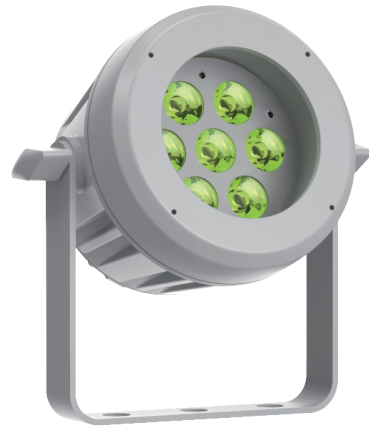

KS1

KOLORMAX KS1, the selection of lightweight, low-carbon environmental protection design, the weight of the whole fixture is only 1.7kg, green lighting energy consumption ratio of 670lm/kg, the use of high efficiency and 4-in-1 RGBL LED chip, to ensure that the LED in high-intensity operation stable as a rock, durable, unique high color mixing design, easy to handle multi-color output color mixing. The IP67 level protection, easy to cope with outdoor environment. Suitable for lawn wetlands, parks and other outdoor environment. KOLORMAX KS1, small body large energy, landscape lighting perfect option.

TECHNICAL PARAMETER

Product code: AM1421KXLET

Max. Power: 40W

Light source: 4 in 1 RGBL

Luminous Flux: 1809lm

Peak Intensity: 8500cd(15°)

CRI: Ra: 85

CTO: 1800K-10000K

Built-in colors: 24 preset colors

Con Personality: DMX512, RDM

Operating voltage: AC220V-50/60Hz

Working Temperature: -20°C~45°C

Protection Level: IP67

Dimensions (L*W*H): 179*127*177mm

weight: 1.7kg

ANGLE