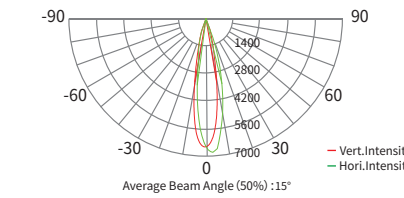

TECHNICAL PARAMETER

Product code: AM1421KXLET

Max. Power: 40W

Light source: 4 in 1 RGBL

Luminous Flux: 1809lm

Peak Intensity: 8500cd(15°)

CRI: Ra: 85

CTO: 1800K-10000K

SPECIFICATIONS

DIMENSIONAL DRAWING

LIGHT DISTRIBUTION DIAGRAM (* THE ABOVE COLOR TEMPERATURES ARE ACHIEVED BY YAJIANG DIGITAL COLOR TECHNOLOGY AND CCS TECHNOLOGY)

Lumen	1809lm
Illuminance	339lx(5m)
Peak Intensity	8500cd(15°)

Lumen	1634lm
Illuminance	258lx(5m)
Peak Intensity	6467cd(15°)

Lumen	1675lm
Illuminance	280lx(5m)
Peak Intensity	7023cd(15°)

Lumen	1681lm
Illuminance	278lx(5m)
Peak Intensity	6990cd(15°)

Lumen	1657lm
Illuminance	276lx(5m)
Peak Intensity	6925cd(15°)

Lumen	1680lm
Illuminance	276lx(5m)
Peak Intensity	6923cd(15°)

ILLUMINANCE AT DISTANCE