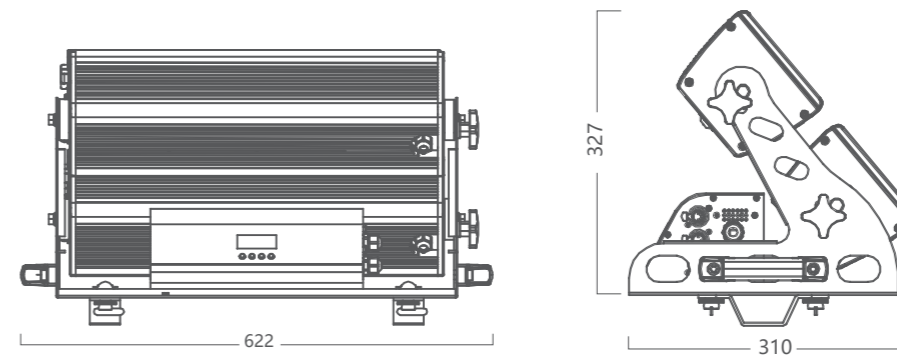

##### Appearance

Size	622x310x327mm
Weight	15kg
Casing	Extruded aluminum
Color	Black

Display	On board Control,0-25Hz Strobe, Custom Mode
Con Personality	HSIC(7CHS), SSP(10CHS) , TOUR(14CHS) , TR16(22CHS) , PIXEL.1(9CHS), PIXEL.2(17CHS)

#### DIMENSIONS