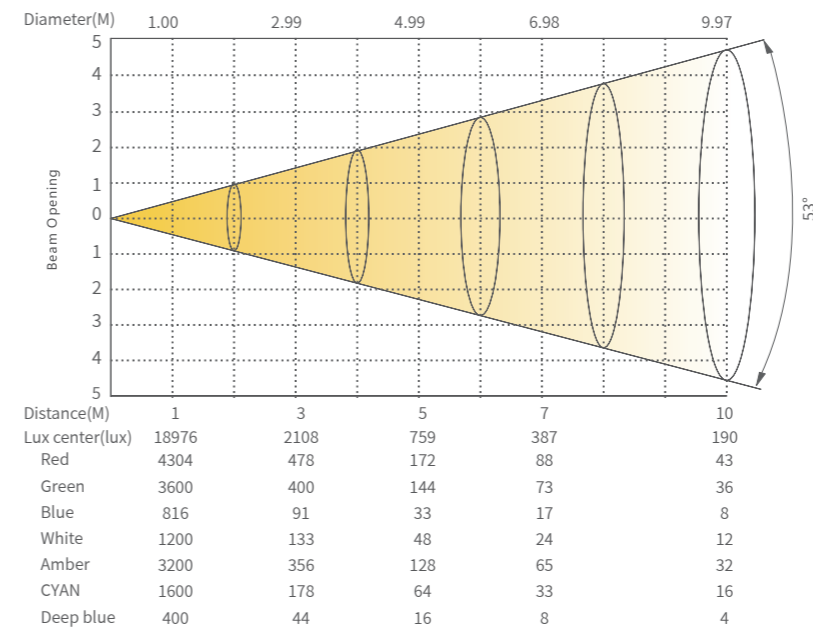

##### Optical system

Light source	48xRed, 32xGreen, 24xBlue, 16xDeep Blue, 16xCyan,40xLime, 24xAmber
Luminous flux	12884lm
CCT	1800K-10000K
CRI	Ra≥90
Angle	45°x65°

##### Appearance

Size	622x310x327mm
Weight	15kg
Casing	Extruded aluminum
Color	Black

Display	On board Control,0-25Hz Strobe, Custom Mode
Con Personality	HSIC(7CHS), SSP(10CHS) , TOUR(14CHS) , TR16(22CHS) , PIXEL.1(9CHS), PIXEL.2(17CHS)

#### DIMENSIONS