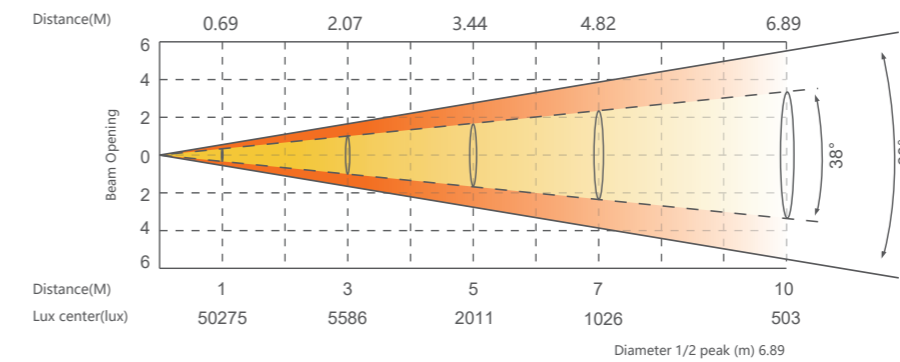

ILLUMINANCE AT DISTANCE