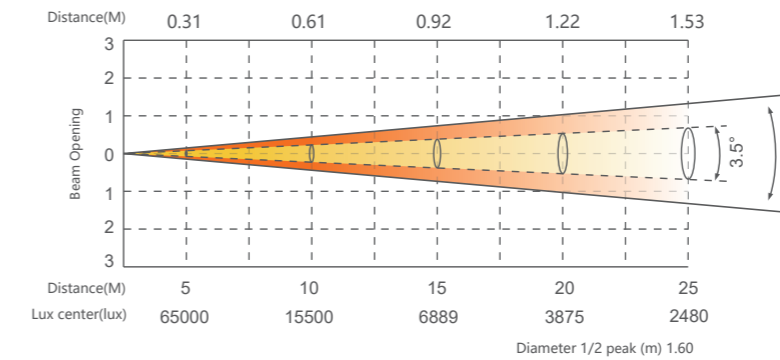

ILLUMINANCE AT DISTANCE