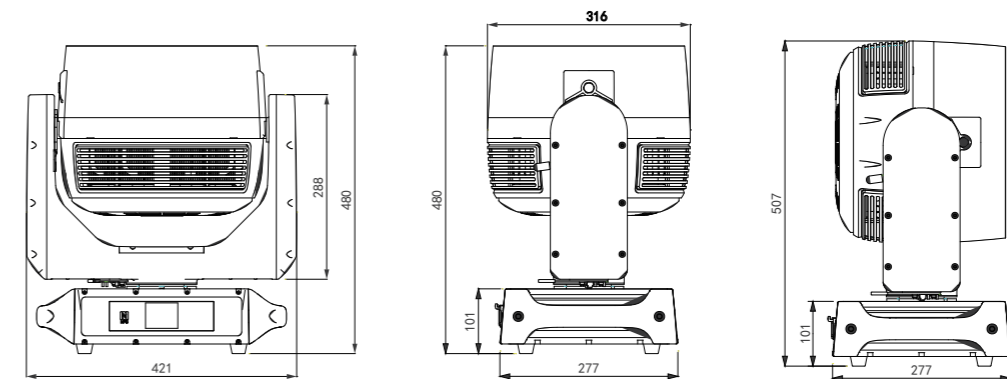

PRODUCT PARAMETERS

Optical system

Light source	50Wx19pcs RGBL LED+LED ring + Double Masks Effect
Luminous flux	13000lm
Angle	3.5°-60°
Illuminance	5m@65000lx , 3.5°

Control System

Pan/Tilt rotation	630°/220°(8-16bit)
Dimmer	0-100% 24Bit
Cooling	Forced Convection
Control	DMX512, RDM, ARTNET, SACN, BT, NFC, W-DMX (optional)

Certification

CE

Appearance

Size	421x316x480mm
Weight	21.55KG
Casing	Magnalium and Die-cast
Color	Black

Electrical Specs

Voltage	100-240VAC,50/60Hz
Max.Power	1000W
Power Connection	power in and out
Signal socket	3pin or 5pin in and out, RJ45 in and out,USB-C

Work Environment

Ambient Temp	-20°C-45°C
IP Rated	IP66

ILLUMINANCE AT DISTANCE

DIMENSIONS

ACCESSORIES (Accessories not included unless otherwise stated)