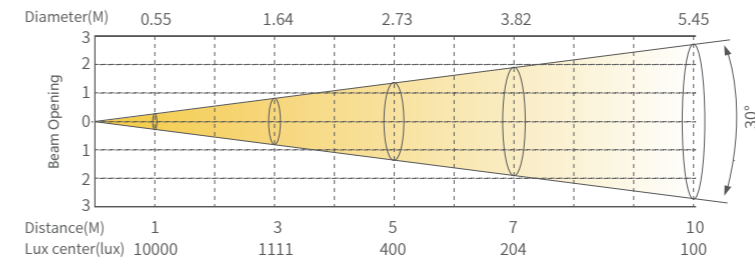

ILLUMINANCE AT DISTANCE