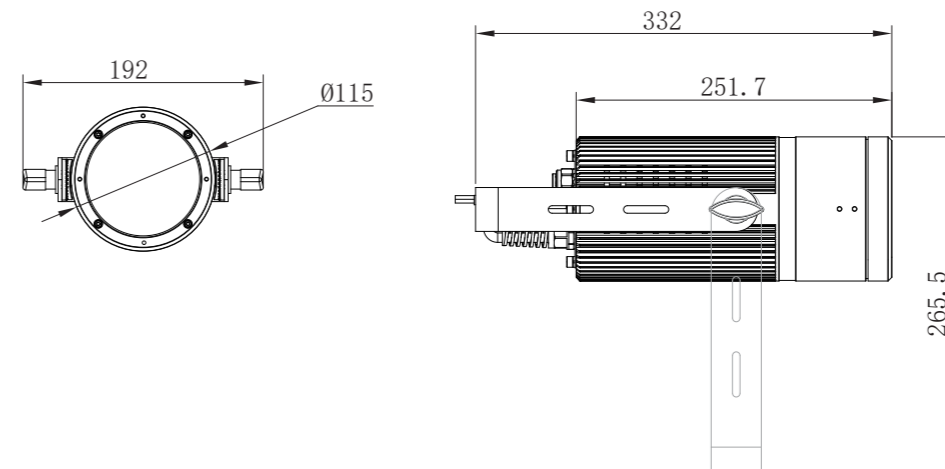

PRODUCT PARAMETERS

Optical system

Light source	80W RGBALC
Luminous flux	2684lm
CCT	1800K-10000K
CRI	Ra≥95
Angle	30°

Appearance

Size	332x192x115mm
Weight	3.4kg
Casing	Die-cast aluminum
Color	Black

Electrical Specs

Certification

CE, MET

Work Environment

Ambient Temp	0-45°C
IP Rated	IP20

ILLUMINANCE AT DISTANCE

DIMENSIONS

ACCESSORIES (Accessories not included unless otherwise stated)

Wall hanging support
(2440120199)

Lampshade assembly
(2440010796)

Shield as-bracket
(2440010795)