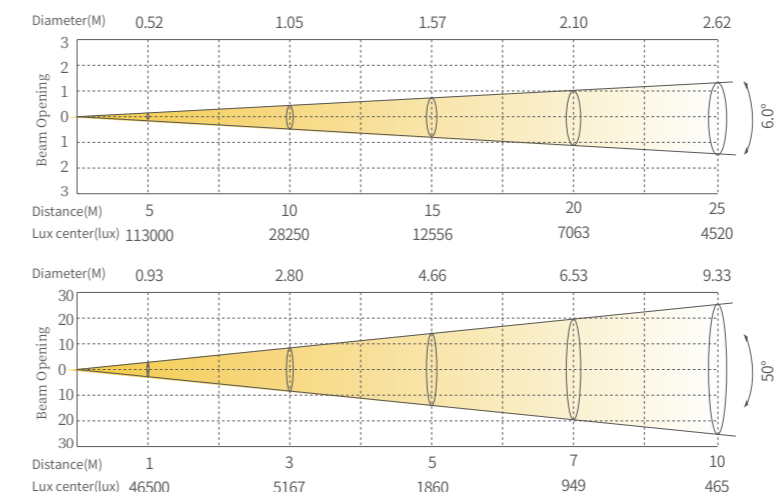

ILLUMINANCE AT DISTANCE

FIXED GOBO

Colors

Rotation Gobo

CMY+CTO

Framing system

Animation Wheel

DIMENSIONS