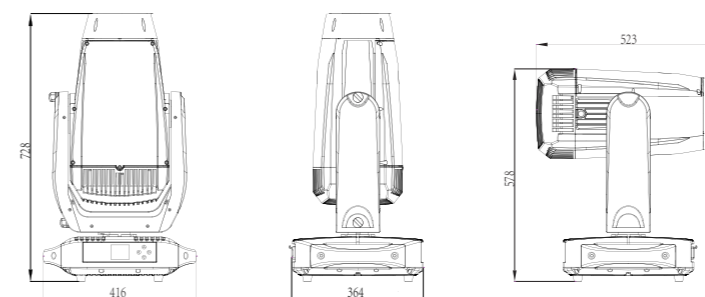

PRODUCT PARAMETERS

Optical system

Light source	650W
Angle	6°-50°
illumiance	5m@11,3000lux

Appearance

Size	416x364x728mm
Weight	35kg
Casing	Die-cast magnesium alloy
Color	black

Electrical Specs

Voltage	AC100-240V
Max Power	800W
Power Connection	Power in
Signal socket	Three or five core input/output RJ45 input/output

CMY+CTO

Framing system

Animation Wheel

DIMENSIONS

ACCESSORIES Accessories not included unless otherwise stated

Flight case
(1320400259)

Wireless receiving module
(2440010465)